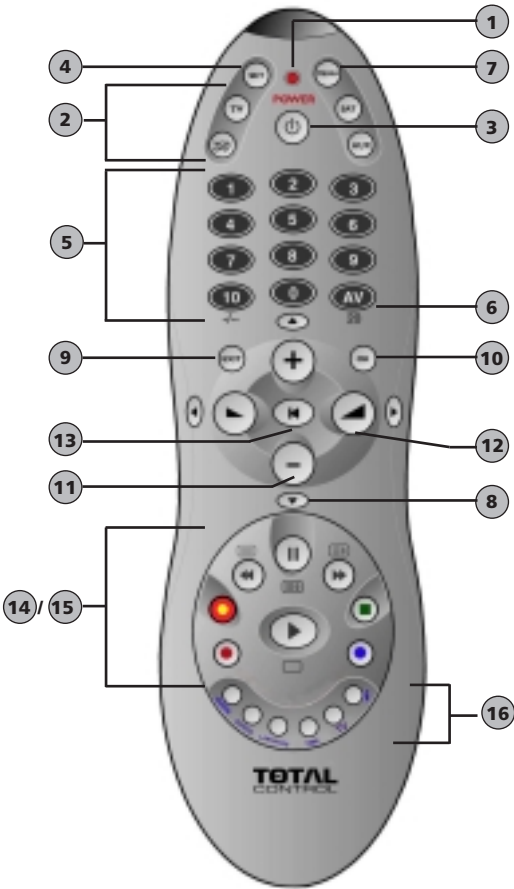

Table of contents

Picture of the TOTAL CONTROL.....	3
Installing the batteries.....	4
Features and Functions.....	4
Set Up:	
Setting up your devices	6
The Search Method	7
Blink out the Current Code.....	8
Quick Code Reference.....	8
The AUX Key	9
Changing a Device Key.....	9
Resetting a Device key.....	9
Volume Punch Through	10
Colour & Brightness.....	10
Trouble-Shooting	11
Customer Service	11
Set Up Codes:	
Televisions	12
Video Recorders.....	18
Satellite Receivers	21
Cable Converters.....	25
DVD Players	25

About your TOTAL CONTROL

By choosing the TOTAL CONTROL Universal Remote Control you have opted for easy use. Made of the strictest quality, it will provide long-term satisfaction. Please read these enclosed instructions carefully before putting your TOTAL CONTROL to use.

Your TOTAL CONTROL manual is divided into two parts: Set Up Instructions and Device Codes. You will need your manual to set up your new TOTAL CONTROL so please be sure to keep it.

Your TOTAL CONTROL can operate four devices: a Television, a Video Recorder or DVD Player, a Satellite Receiver or Cable Converter and a second Television, Video Recorder/DVD Player or Satellite Receiver/Cable Converter.

Your TOTAL CONTROL needs 2 new AA/LR6 batteries.