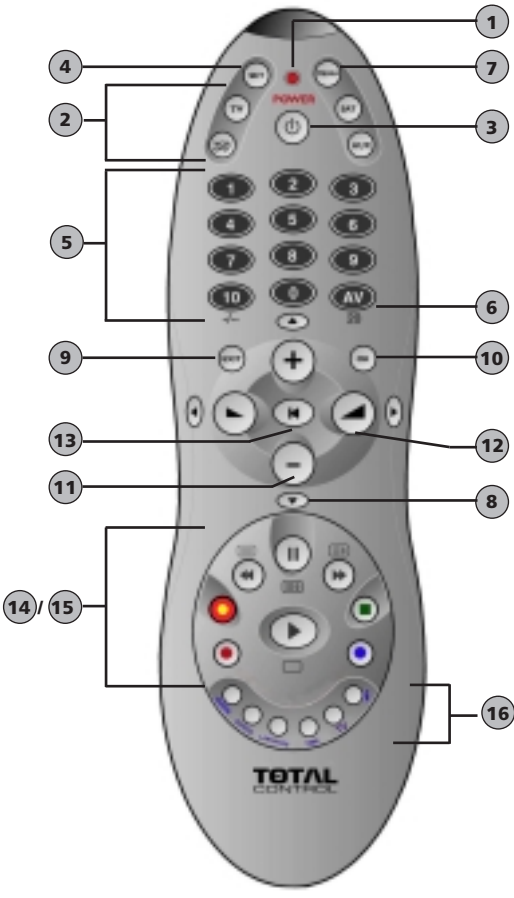

Table of contents

Picture of the TOTAL CONTROL.....	3
Installing the batteries.....	4
Features and Functions.....	4
Set Up:	
Setting up your devices	6
The Search Method	7
Blink out the Current Code.....	8
Quick Code Reference.....	8
The AUX Key	9
Changing a Device Key.....	9
Resetting a Device key.....	9
Volume Punch Through	10
Colour & Brightness.....	10
Trouble-Shooting	11
Customer Service	11
Set Up Codes:	
Televisions	12
Video Recorders.....	18
Satellite Receivers	21
Cable Converters.....	25
DVD Players	25

About your TOTAL CONTROL

By choosing the TOTAL CONTROL Universal Remote Control you have opted for easy use. Made of the strictest quality, it will provide long-term satisfaction. Please read these enclosed instructions carefully before putting your TOTAL CONTROL to use.

Your TOTAL CONTROL manual is divided into two parts: Set Up Instructions and Device Codes. You will need your manual to set up your new TOTAL CONTROL so please be sure to keep it.

Your TOTAL CONTROL can operate four devices: a Television, a Video Recorder or DVD Player, a Satellite Receiver or Cable Converter and a second Television, Video Recorder/DVD Player or Satellite Receiver/Cable Converter.

Your TOTAL CONTROL needs 2 new AA/LR6 batteries.