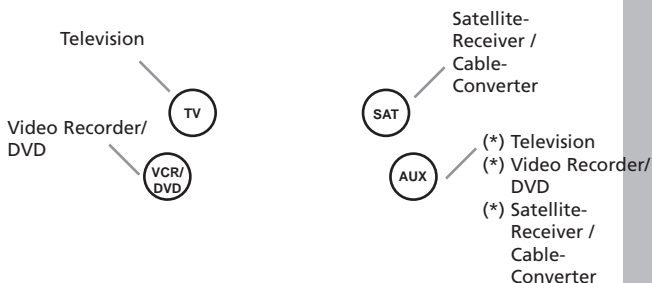

1. 1 Find your device code in the code section (page 12 – 25). Codes are listed by brand name. The most popular code is listed first. Make sure your television is switched on (not on standby).
2. 2 Press and release the **TV** key on your TOTAL CONTROL.
3. 3 **Press and hold down the SET** key until the red light blinks twice (the red light will blink once and then twice).
4. 4 Enter your **four-digit code** using the number keys. The red light will blink twice.
5. 5 Now, aim your TOTAL CONTROL at your television and press **POWER**. If your television switches off, your TOTAL CONTROL should be ready to control your television.

- If your device does not respond, follow steps 1 through 5 with each code listed for your brand. If none of the codes listed for your brand operate your device, then try the Search Method described on page 7, even if your brand is not listed at all.
- Some codes are quite similar. If your device does not respond or is not functioning properly with one of the codes, try another code listed under your brand.
- If the original remote control from your Video Recorder did not have a Power key, press PLAY instead of POWER during step 5.
- To set up your other devices, follow the same instructions above, only press the appropriate device key during step 2.
- Write your code in the boxes provided in the battery compartment and on page 8, for quick, easy reference.

Devices can be found under the following keys:

- To set up a second TV, VCR/DVD or SAT see page 9.
- (*) To use the AUX key see page 9.