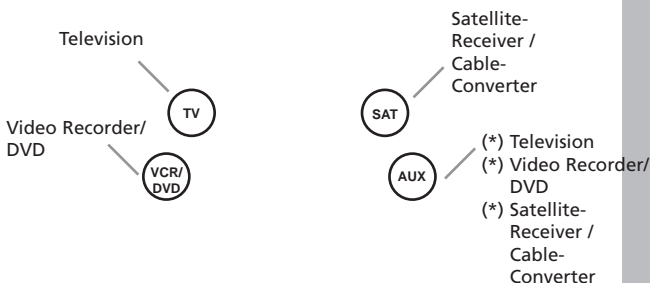

1. 1 Find your device code in the code section (page 12 – 25). Codes are listed by brand name. The most popular code is listed first. Make sure your television is switched on (not on standby).
2. 2 Press and release the **TV** key on your TOTAL CONTROL.
3. 3 **Press and hold down the SET** key until the red light blinks twice (the red light will blink once and then twice).
4. 4 Enter your **four-digit code** using the number keys. The red light will blink twice.
5. 5 Now, aim your TOTAL CONTROL at your television and press **POWER**. If your television switches off, your TOTAL CONTROL should be ready to control your television.

- If your device does not respond, follow steps 1 through 5 with each code listed for your brand. If none of the codes listed for your brand operate your device, then try the Search Method described on page 7, even if your brand is not listed at all.
- Some codes are quite similar. If your device does not respond or is not functioning properly with one of the codes, try another code listed under your brand.
- If the original remote control from your Video Recorder did not have a Power key, press PLAY instead of POWER during step 5.
- To set up your other devices, follow the same instructions above, only press the appropriate device key during step 2.
- Write your code in the boxes provided in the battery compartment and on page 8, for quick, easy reference.

Devices can be found under the following keys:

- To set up a second TV, VCR/DVD or SAT see page 9.
- (*) To use the AUX key see page 9.